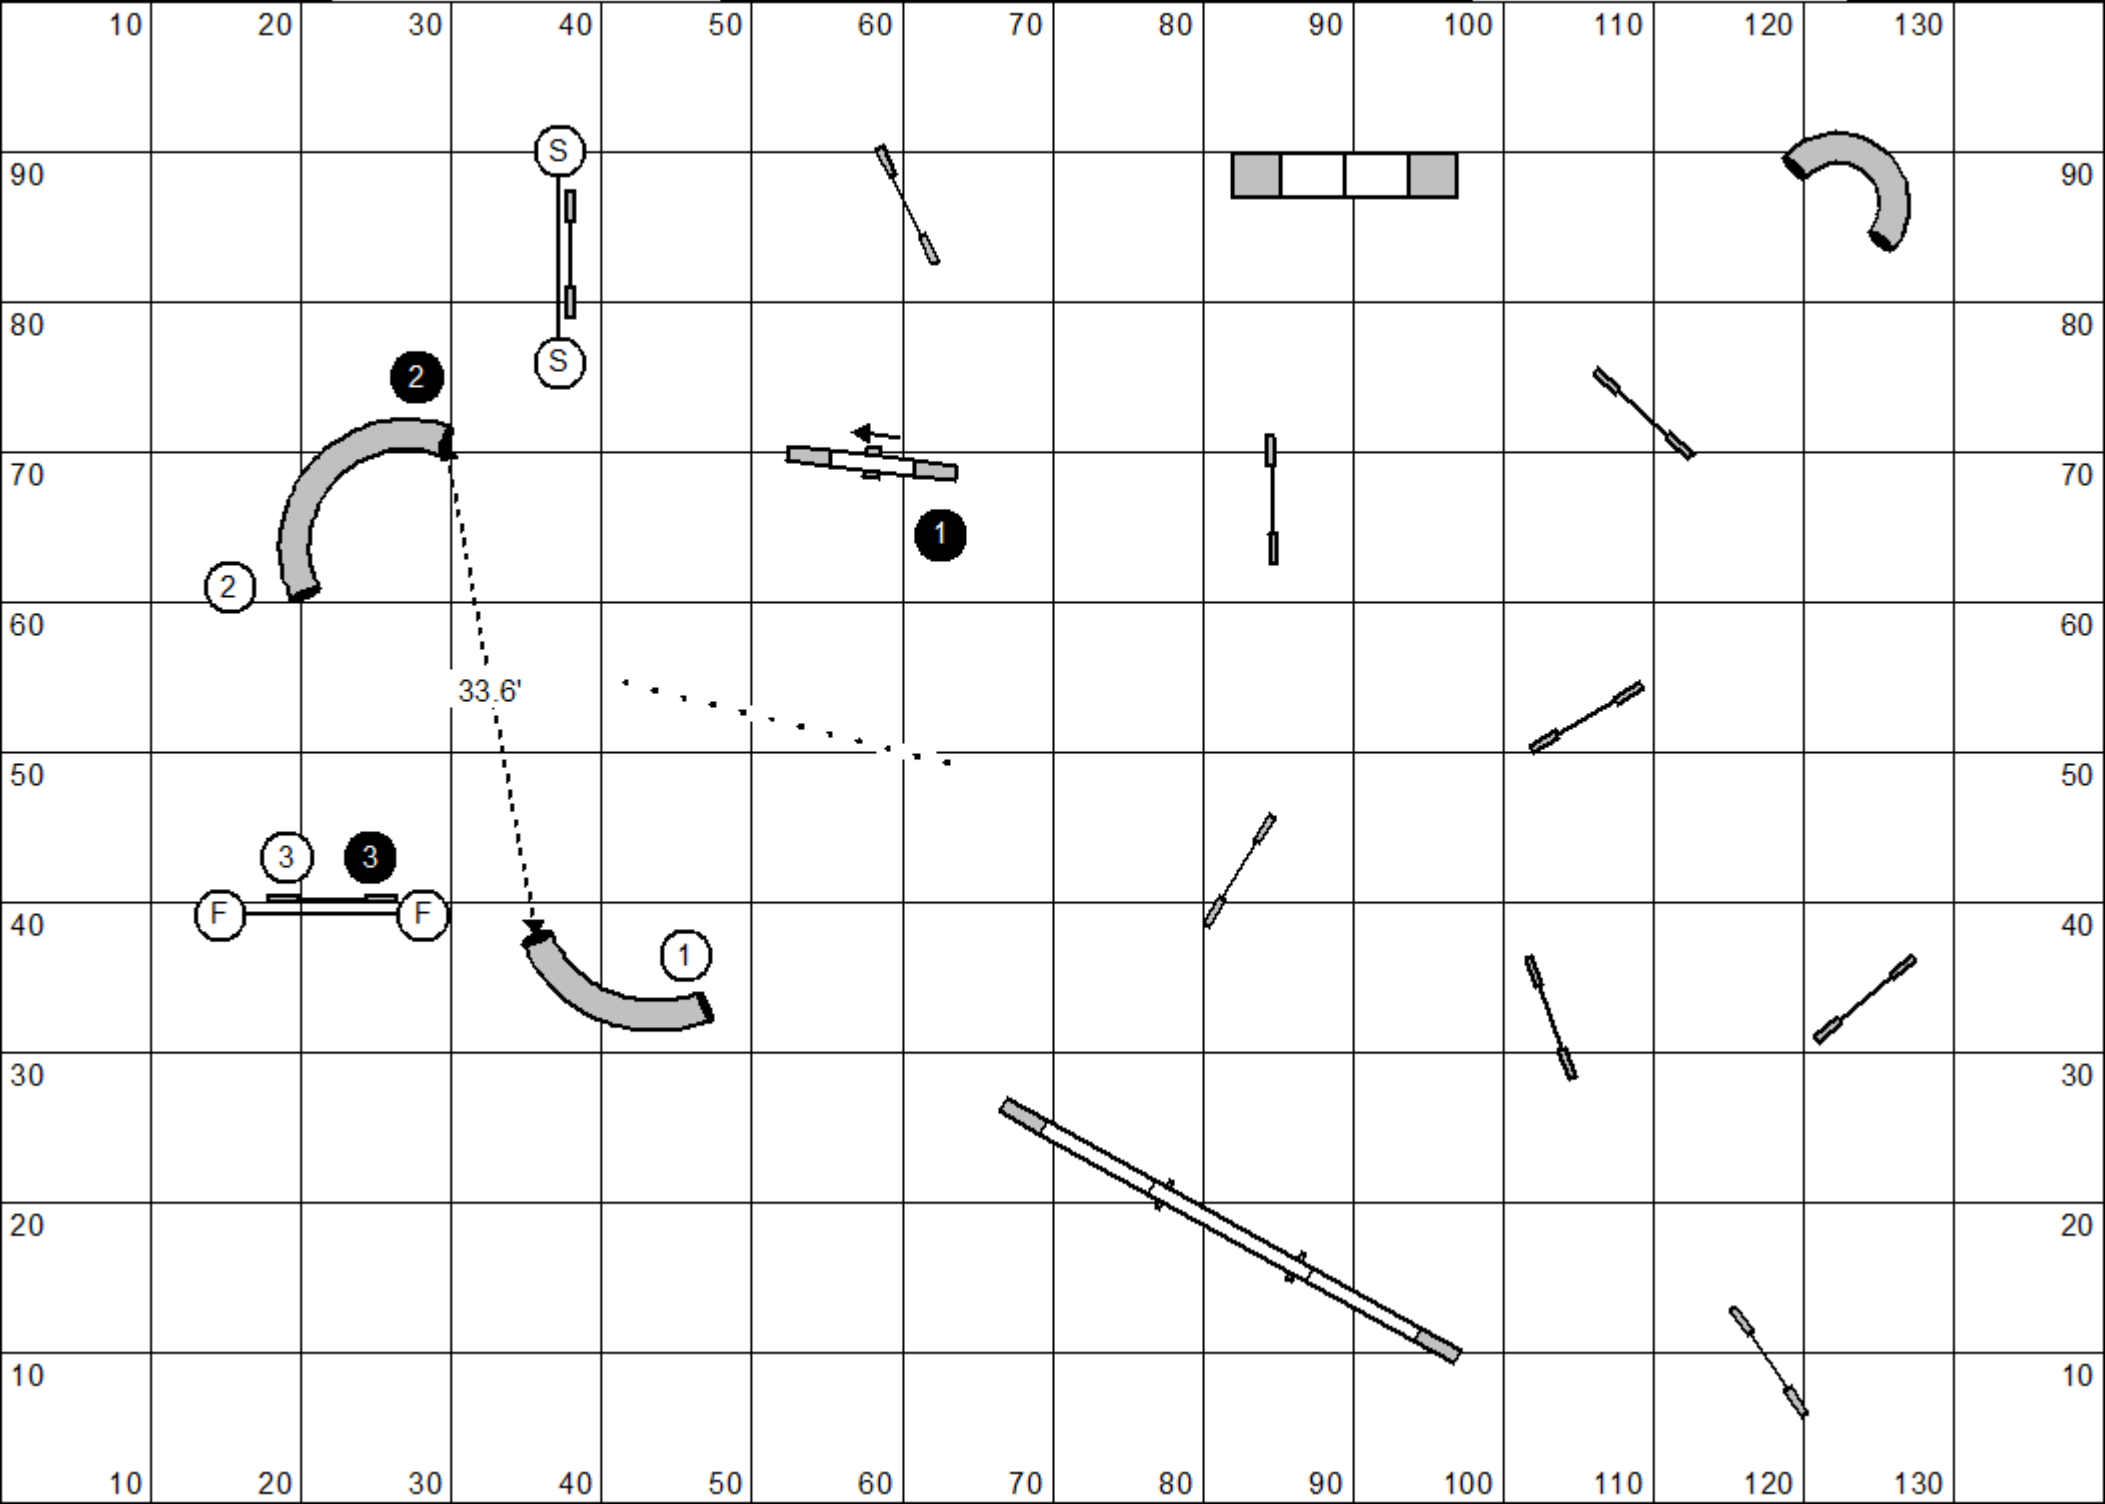

TRACS 11/25/18  
Novice/Beginner  
Gamblers  
Judged by Ashley Deacon

Contact to contact OK, 2 consecutive different contacts NOT OK  
10-point gamble: dark circles  
15-point gamble: light circles  
Opening time 30 seconds

Gamble times:  
20-24: 10 seconds  
8-16: 12 seconds  
select add 1 second

TRACS 11/25/18  
Senior/Champion  
Gamblers  
Judged by Ashley Deacon

Contact to contact OK, 2 consecutive different contacts NOT OK  
10-point gamble: dark circles  
15-point gamble: light circles  
Opening time 30 seconds

Gamble times:  
20-24: 12 seconds  
8-16: 14 seconds  
select add 1 second

Dark circle "1"  
Bidirectional

33.6'

37.4'