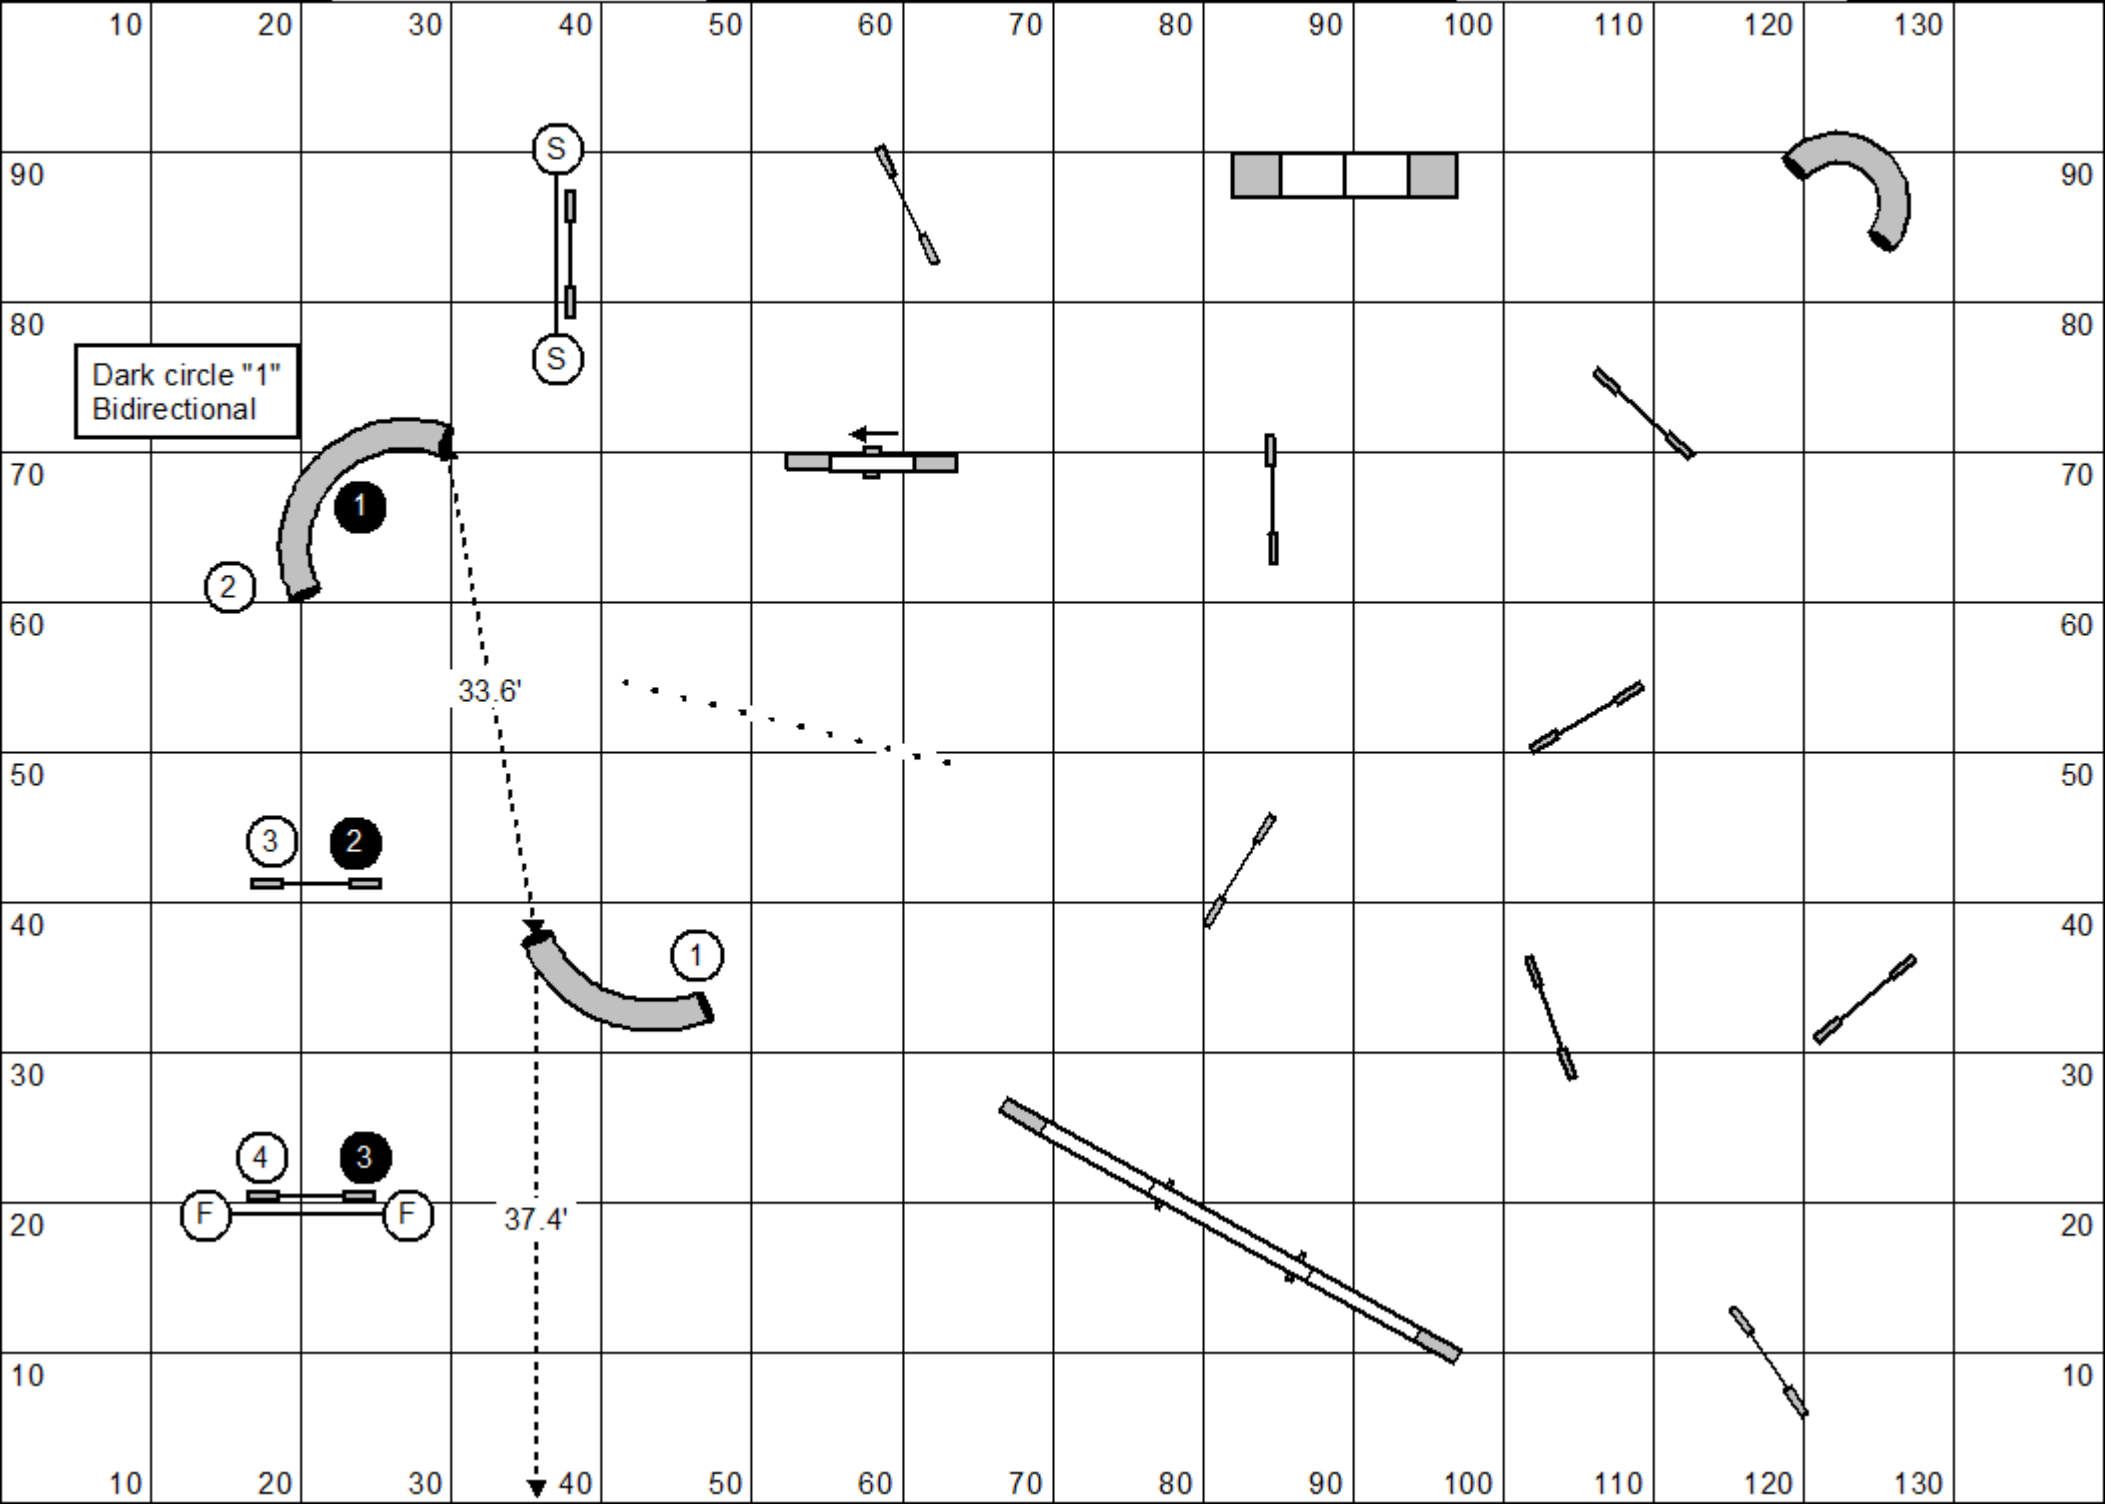

TRACS 11/25/18  
Novice/Beginner  
Gamblers  
Judged by Ashley Deacon

Contact to contact OK, 2 consecutive different contacts NOT OK  
10-point gamble: dark circles  
15-point gamble: light circles  
Opening time 30 seconds

Gamble times:  
20-24: 10 seconds  
8-16: 12 seconds  
select add 1 second

TRACS 11/25/18  
Senior/Champion  
Gamblers  
Judged by Ashley Deacon

Contact to contact OK, 2 consecutive different contacts NOT OK  
10-point gamble: dark circles  
15-point gamble: light circles  
Opening time 30 seconds

Gamble times:  
20-24: 12 seconds  
8-16: 14 seconds  
select add 1 second

Dark circle "1"  
Bidirectional

33.6'

37.4'